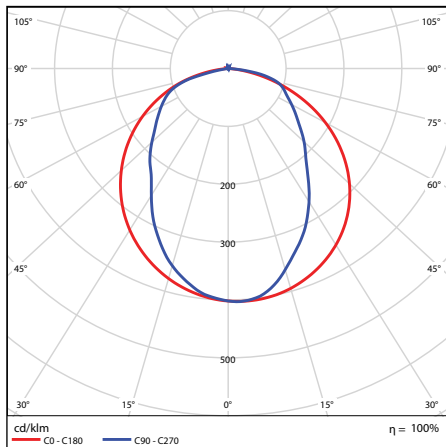

Wiring method - I

Wiring method - II

Wiring method - III

DIMENSIONS

Style	Type	A (Diameter)	B (Length)	Weight (lbs)
T5	4-ft	0.63" (15.87mm)	48" (1219.2mm)	0.45
T8	2-ft	1.00" (25.4mm)	24" (609.6mm)	0.50
T8	3-ft	1.00" (25.4mm)	36" (914.4mm)	0.65
T8	4-ft	1.00" (25.4mm)	48" (1219.2mm)	0.80
T8 (FA8)	8-ft	1.00" (25.4mm)	96" (2438.4mm)	1.50
T8 (R17d)	8-ft	1.00" (25.4mm)	96" (2438.4mm)	1.50

PHOTOMETRICS CHART

25W T5 (4-ft)  
DLC Standard

9W T8 (2-ft)  
DLC Standard

15W T8 (4-ft)  
DLC Standard

**Illuminance at a Distance**

Center Beam fc	Beam Width
2.5ft: 815 fc	7.7 ft 4.5 ft
5.0ft: 204 fc	15.4 ft 8.9 ft
7.5ft: 90.6 fc	23.2 ft 13.4 ft
10.0ft: 50.9 fc	30.9 ft 17.9 ft
12.5ft: 32.6 fc	38.6 ft 22.3 ft
15.0ft: 22.6 fc	46.3 ft 26.8 ft

■ Vert. Spread: 114.2°  
■ Horiz. Spread: 83.6°

**Illuminance at a Distance**

Center Beam fc	Beam Width
2.5ft: 178 fc	5.4 ft 6.5 ft
5.0ft: 44.5 fc	10.7 ft 13.1 ft
7.5ft: 19.8 fc	16.1 ft 19.6 ft
10.0ft: 11.1 fc	21.4 ft 26.1 ft
12.5ft: 7.13 fc	26.8 ft 32.7 ft
15.0ft: 4.95 fc	32.2 ft 39.2 ft

■ Vert. Spread: 94.0°  
■ Horiz. Spread: 105.2°

**Illuminance at a Distance**

Center Beam fc	Beam Width
2.5ft: 197 fc	5.5 ft 6.3 ft
5.0ft: 49.3 fc	11.0 ft 12.7 ft
7.5ft: 21.9 fc	16.5 ft 19.0 ft
10.0ft: 12.3 fc	22.0 ft 25.3 ft
12.5ft: 7.88 fc	27.5 ft 31.7 ft
15.0ft: 5.47 fc	33.0 ft 38.0 ft