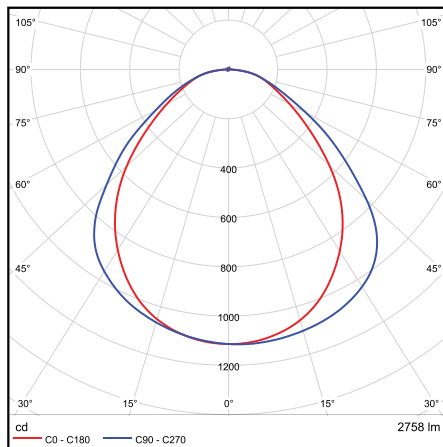

Wiring method - I

Wiring method - II

Wiring method - III

DIMENSIONS

Style	Type	A (Diameter)	B (Length)	Weight (lbs)
T5	4-ft	0.63" (15.87mm)	48" (1219.2mm)	0.45
T8	2-ft	1.00" (25.4mm)	24" (609.6mm)	0.50
T8	3-ft	1.00" (25.4mm)	36" (914.4mm)	0.65
T8	4-ft	1.00" (25.4mm)	48" (1219.2mm)	0.80
T8 (FA8)	8-ft	1.00" (25.4mm)	96" (2438.4mm)	1.50
T8 (R17d)	8-ft	1.00" (25.4mm)	96" (2438.4mm)	1.50

PHOTOMETRICS CHART

25W T5 (4-ft)  
DLC Standard

9W T8 (2-ft)  
DLC Standard

15W T8 (4-ft)  
DLC Standard

**Illuminance at a Distance**

Center Beam fc	Beam Width
2.5ft: 815 fc	7.7 ft 4.5 ft
5.0ft: 204 fc	15.4 ft 8.9 ft
7.5ft: 90.6 fc	23.2 ft 13.4 ft
10.0ft: 50.9 fc	30.9 ft 17.9 ft
12.5ft: 32.6 fc	38.6 ft 22.3 ft
15.0ft: 22.6 fc	46.3 ft 26.8 ft

■ Vert. Spread: 114.2°  
■ Horiz. Spread: 83.6°

**Illuminance at a Distance**

Center Beam fc	Beam Width
2.5ft: 178 fc	5.4 ft 6.5 ft
5.0ft: 44.5 fc	10.7 ft 13.1 ft
7.5ft: 19.8 fc	16.1 ft 19.6 ft
10.0ft: 11.1 fc	21.4 ft 26.1 ft
12.5ft: 7.13 fc	26.8 ft 32.7 ft
15.0ft: 4.95 fc	32.2 ft 39.2 ft

■ Vert. Spread: 94.0°  
■ Horiz. Spread: 105.2°

**Illuminance at a Distance**

Center Beam fc	Beam Width
2.5ft: 197 fc	5.5 ft 6.3 ft
5.0ft: 49.3 fc	11.0 ft 12.7 ft
7.5ft: 21.9 fc	16.5 ft 19.0 ft
10.0ft: 12.3 fc	22.0 ft 25.3 ft
12.5ft: 7.88 fc	27.5 ft 31.7 ft
15.0ft: 5.47 fc	33.0 ft 38.0 ft