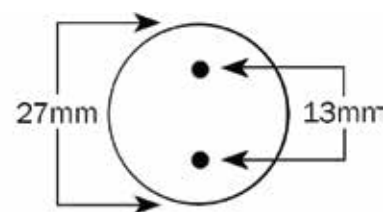

Wiring method - I

Wiring method - II

Wiring method - III

DIMENSIONS

Style	Type	A (Diameter)	B (Length)	Weight (lbs)
T5	4-ft	0.63" (15.87mm)	48" (1219.2mm)	0.45
T8	2-ft	1.00" (25.4mm)	24" (609.6mm)	0.50
T8	3-ft	1.00" (25.4mm)	36" (914.4mm)	0.65
T8	4-ft	1.00" (25.4mm)	48" (1219.2mm)	0.80
T8 (FA8)	8-ft	1.00" (25.4mm)	96" (2438.4mm)	1.50
T8 (R17d)	8-ft	1.00" (25.4mm)	96" (2438.4mm)	1.50

PHOTOMETRICS CHART

25W T5 (4-ft)  
DLC Standard

9W T8 (2-ft)  
DLC Standard

15W T8 (4-ft)  
DLC Standard

**Illuminance at a Distance**

Center Beam fc	Beam Width
2.5ft: 815 fc	7.7 ft 4.5 ft
5.0ft: 204 fc	15.4 ft 8.9 ft
7.5ft: 90.6 fc	23.2 ft 13.4 ft
10.0ft: 50.9 fc	30.9 ft 17.9 ft
12.5ft: 32.6 fc	38.6 ft 22.3 ft
15.0ft: 22.6 fc	46.3 ft 26.8 ft