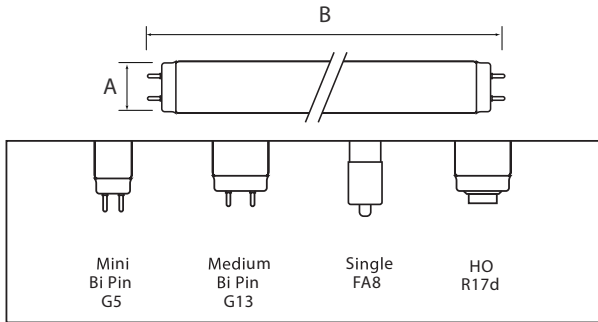

Wiring method - I

Wiring method - II

Wiring method - III

DIMENSIONS

Style	Type	A (Diameter)	B (Length)	Weight (lbs)
T5	4-ft	0.63" (15.87mm)	48" (1219.2mm)	0.45
T8	2-ft	1.00" (25.4mm)	24" (609.6mm)	0.50
T8	3-ft	1.00" (25.4mm)	36" (914.4mm)	0.65
T8	4-ft	1.00" (25.4mm)	48" (1219.2mm)	0.80
T8 (FA8)	8-ft	1.00" (25.4mm)	96" (2438.4mm)	1.50
T8 (R17d)	8-ft	1.00" (25.4mm)	96" (2438.4mm)	1.50

PHOTOMETRICS CHART

25W T5 (4-ft)  
DLC Standard

9W T8 (2-ft)  
DLC Standard

15W T8 (4-ft)  
DLC Standard

**Illuminance at a Distance**

Center Beam fc	Beam Width
2.5ft: 815 fc	7.7 ft 4.5 ft
5.0ft: 204 fc	15.4 ft 8.9 ft
7.5ft: 90.6 fc	23.2 ft 13.4 ft
10.0ft: 50.9 fc	30.9 ft 17.9 ft
12.5ft: 32.6 fc	38.6 ft 22.3 ft
15.0ft: 22.6 fc	46.3 ft 26.8 ft

■ Vert. Spread: 114.2°  
■ Horiz. Spread: 83.6°

**Illuminance at a Distance**

Center Beam fc	Beam Width
2.5ft: 178 fc	5.4 ft 6.5 ft
5.0ft: 44.5 fc	10.7 ft 13.1 ft
7.5ft: 19.8 fc	16.1 ft 19.6 ft
10.0ft: 11.1 fc	21.4 ft 26.1 ft
12.5ft: 7.13 fc	26.8 ft 32.7 ft
15.0ft: 4.95 fc	32.2 ft 39.2 ft