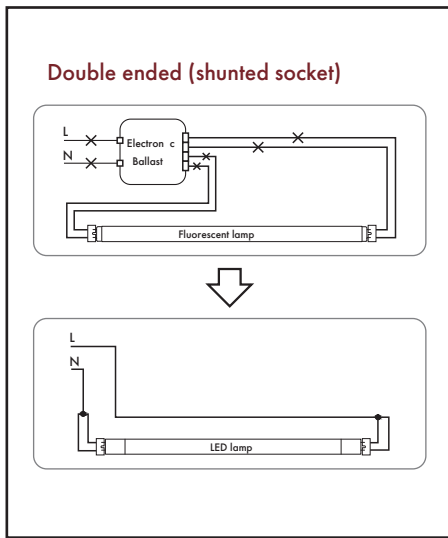

Wiring method - I

Wiring method - II

Wiring method - III

DIMENSIONS

Style	Type	A (Diameter)	B (Length)	Weight (lbs)
T5	4-ft	0.63" (15.87mm)	48" (1219.2mm)	0.45
T8	2-ft	1.00" (25.4mm)	24" (609.6mm)	0.50
T8	3-ft	1.00" (25.4mm)	36" (914.4mm)	0.65
T8	4-ft	1.00" (25.4mm)	48" (1219.2mm)	0.80
T8 (FA8)	8-ft	1.00" (25.4mm)	96" (2438.4mm)	1.50
T8 (R17d)	8-ft	1.00" (25.4mm)	96" (2438.4mm)	1.50