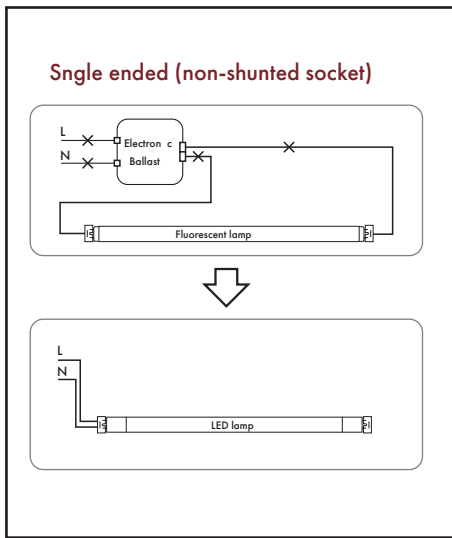

Wiring method - I

Wiring method - II

Wiring method - III

DIMENSIONS

Style	Type	A (Diameter)	B (Length)	Weight (lbs)
T5	4-ft	0.63" (15.87mm)	48" (1219.2mm)	0.45
T8	2-ft	1.00" (25.4mm)	24" (609.6mm)	0.50
T8	3-ft	1.00" (25.4mm)	36" (914.4mm)	0.65
T8	4-ft	1.00" (25.4mm)	48" (1219.2mm)	0.80
T8 (FA8)	8-ft	1.00" (25.4mm)	96" (2438.4mm)	1.50
T8 (R17d)	8-ft	1.00" (25.4mm)	96" (2438.4mm)	1.50