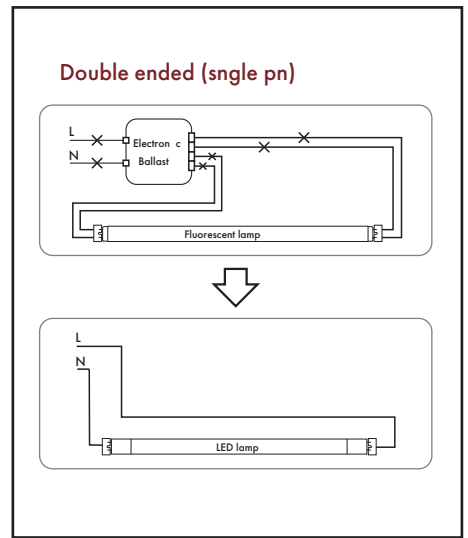

Wiring method - I

Wiring method - II

Wiring method - III

DIMENSIONS

Style	Type	A (Diameter)	B (Length)	Weight (lbs)
T5	4-ft	0.63" (15.87mm)	48" (1219.2mm)	0.45
T8	2-ft	1.00" (25.4mm)	24" (609.6mm)	0.50
T8	3-ft	1.00" (25.4mm)	36" (914.4mm)	0.65
T8	4-ft	1.00" (25.4mm)	48" (1219.2mm)	0.80
T8 (FA8)	8-ft	1.00" (25.4mm)	96" (2438.4mm)	1.50
T8 (R17d)	8-ft	1.00" (25.4mm)	96" (2438.4mm)	1.50

PHOTOMETRICS CHART

25W T5 (4-ft)  
DLC Standard

9W T8 (2-ft)  
DLC Standard

15W T8 (4-ft)  
DLC Standard

**Illuminance at a Distance**

Center Beam fc	Beam Width
2.5ft: 815 fc	7.7 ft 4.5 ft
5.0ft: 204 fc	15.4 ft 8.9 ft
7.5ft: 90.6 fc	23.2 ft 13.4 ft
10.0ft: 50.9 fc	30.9 ft 17.9 ft
12.5ft: 32.6 fc	38.6 ft 22.3 ft
15.0ft: 22.6 fc	46.3 ft 26.8 ft