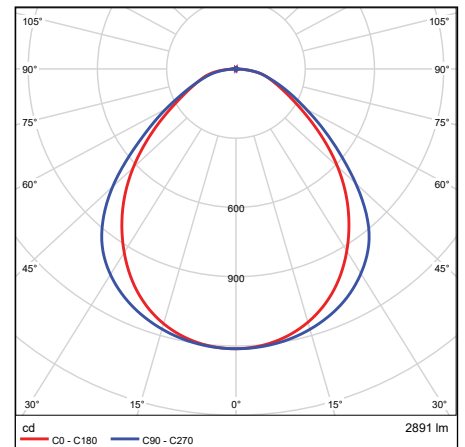

Wiring method - I

Wiring method - II

Wiring method - III

DIMENSIONS

Style	Type	A (Diameter)	B (Length)	Weight (lbs)
T5	4-ft	0.63" (15.87mm)	48" (1219.2mm)	0.45
T8	2-ft	1.00" (25.4mm)	24" (609.6mm)	0.50
T8	3-ft	1.00" (25.4mm)	36" (914.4mm)	0.65
T8	4-ft	1.00" (25.4mm)	48" (1219.2mm)	0.80
T8 (FA8)	8-ft	1.00" (25.4mm)	96" (2438.4mm)	1.50
T8 (R17d)	8-ft	1.00" (25.4mm)	96" (2438.4mm)	1.50

PHOTOMETRICS CHART

25W T5 (4-ft)  
DLC Standard

9W T8 (2-ft)  
DLC Standard

15W T8 (4-ft)  
DLC Standard

**Illuminance at a Distance**

Center Beam fc	Beam Width
2.5ft: 815 fc	7.7 ft 4.5 ft
5.0ft: 204 fc	15.4 ft 8.9 ft
7.5ft: 90.6 fc	23.2 ft 13.4 ft
10.0ft: 50.9 fc	30.9 ft 17.9 ft
12.5ft: 32.6 fc	38.6 ft 22.3 ft
15.0ft: 22.6 fc	46.3 ft 26.8 ft

■ Vert. Spread: 114.2°  
■ Horiz. Spread: 83.6°

**Illuminance at a Distance**

Center Beam fc	Beam Width
2.5ft: 178 fc	5.4 ft 6.5 ft
5.0ft: 44.5 fc	10.7 ft 13.1 ft
7.5ft: 19.8 fc	16.1 ft 19.6 ft
10.0ft: 11.1 fc	21.4 ft 26.1 ft
12.5ft: 7.13 fc	26.8 ft 32.7 ft
15.0ft: 4.95 fc	32.2 ft 39.2 ft

■ Vert. Spread: 94.0°  
■ Horiz. Spread: 105.2°

**Illuminance at a Distance**

Center Beam fc	Beam Width
2.5ft: 197 fc	5.5 ft 6.3 ft
5.0ft: 49.3 fc	11.0 ft 12.7 ft
7.5ft: 21.9 fc	16.5 ft 19.0 ft
10.0ft: 12.3 fc	22.0 ft 25.3 ft
12.5ft: 7.88 fc	27.5 ft 31.7 ft
15.0ft: 5.47 fc	33.0 ft 38.0 ft